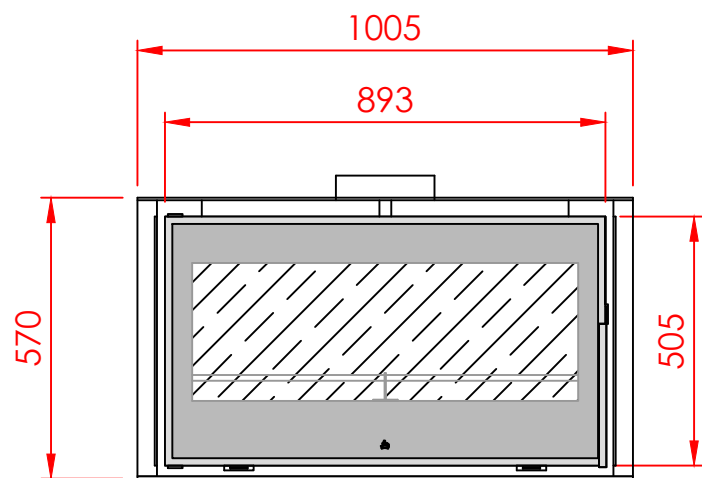

TOP

FRONT

SIDE

Series: **UNIVERSAL**

Model: Pi

Type: 90/55

Specials:

All dimensions in mm
 General dimension tolerances up to 7mm
 All illustrations and drawings are protected by copyright.
 Exploitation or publication, even of individual details,
 only with our permission.
 Technical changes and errors reserved.