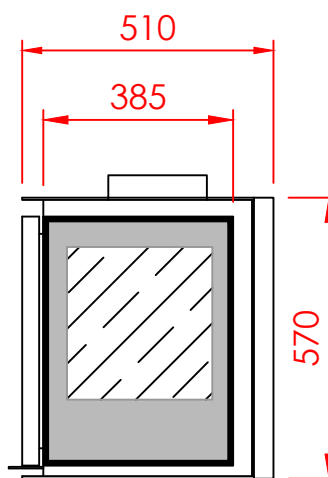

TOP

FRONT

SIDE

Series: **UNIVERSAL**

Model: Pi

Type: 90/55

Specials:

All dimensions in mm
 General dimension tolerances up to 7mm
 All illustrations and drawings are protected by copyright.
 Exploitation or publication, even of individual details,
 only with our permission.
 Technical changes and errors reserved.